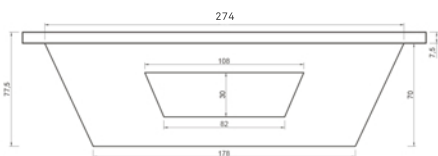

# PING PONG TABLE

PLACAMESAPINGP

## PING PONG TABLE

WEIGHT	1750 Kg
DIMENSIONS	274 x 152 x 77,5 cm
FINISHES	NATURAL   MATE   POLISHED
COLORS	

The Ping Pong table has been designed in accordance to professional regulations dimensions. Completely designed in concrete it can be placed in any outdoor space without worrying about erosion or vandalism. It is the perfect element to complete any recreative public space.