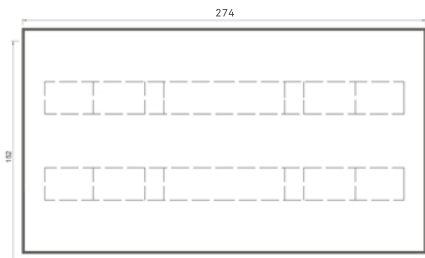

# PING PONG TABLE

PLACAMESAPINGP

## PING PONG TABLE

WEIGHT	1750 Kg
DIMENSIONS	274 x 152 x 77,5 cm
FINISHES	NATURAL   MATE   POLISHED
COLORS	

The Ping Pong table has been designed in accordance to professional regulations dimensions. Completely designed in concrete it can be placed in any outdoor space without worrying about erosion or vandalism. It is the perfect element to complete any recreative public space.