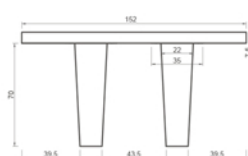

# PING PONG TABLE

PLACAMESAPINGP

## PING PONG TABLE

WEIGHT	1750 Kg
DIMENSIONS	274 x 152 x 77,5 cm
FINISHES	NATURAL   MATE   POLISHED
COLORS	

The Ping Pong table has been designed in accordance to professional regulations dimensions. Completely designed in concrete it can be placed in any outdoor space without worrying about erosion or vandalism. It is the perfect element to complete any recreative public space.