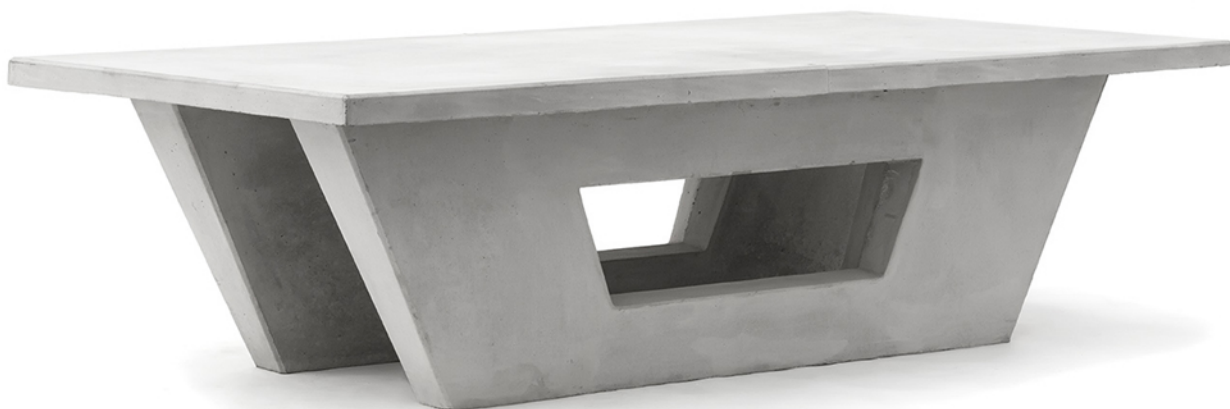

# PING PONG TABLE

PLACAMESAPINGP

## PING PONG TABLE

WEIGHT	1750 Kg
DIMENSIONS	274 x 152 x 77,5 cm
FINISHES	NATURAL   MATE   POLISHED
COLORS	

The Ping Pong table has been designed in accordance to professional regulations dimensions. Completely designed in concrete it can be placed in any outdoor space without worrying about erosion or vandalism. It is the perfect element to complete any recreative public space.